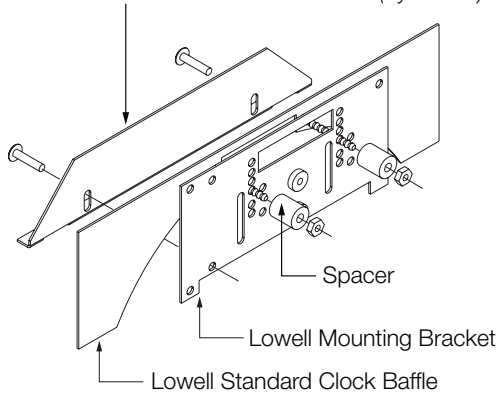

CLOCK STUD BRACKET *(by others)*

CLOCK PLATE-STYLE BRACKET *(by others)*

CLOCK SPADE-STYLE BRACKET *(by others)*

NOTE: All positions can be used with or without supplied spacer

UNIVERSAL CLOCK BRACKET

For use with Lowell Clock Speaker Grilles (BP, AP, MC, SCB Series)

CLOCK BAFFLE'S SPEAKER GRILLE CUTOUT (Lowell BP, AP, MC, and SCB Series)

Typical Horizontal & Vertical Mount