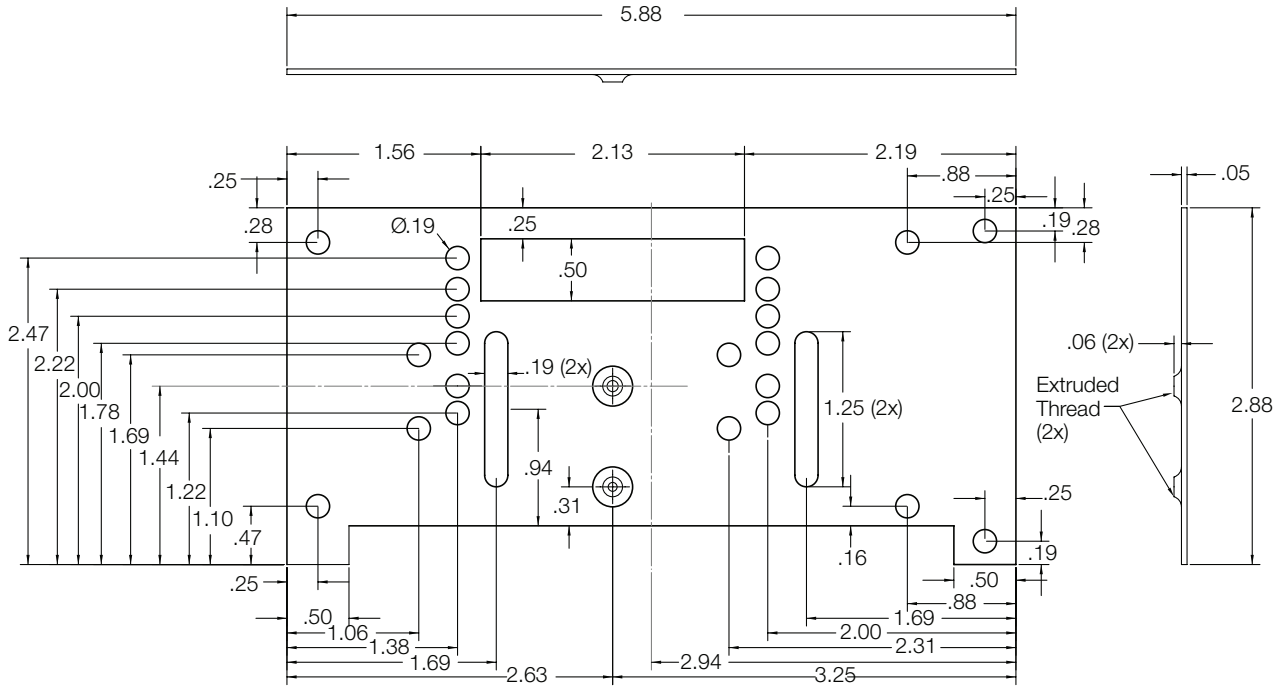

CLOCK STUD BRACKET *(by others)*

CLOCK PLATE-STYLE BRACKET *(by others)*

CLOCK SPADE-STYLE BRACKET *(by others)*

NOTE: All positions can be used with or without supplied spacer

UNIVERSAL CLOCK BRACKET

For use with Lowell Clock Speaker Grilles (BP, AP, MC, SCB Series)

CLOCK BAFFLE'S SPEAKER GRILLE CUTOUT (Lowell BP, AP, MC, and SCB Series)

Typical Horizontal & Vertical Mount