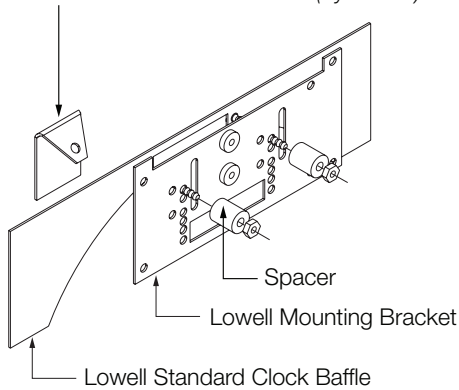

CLOCK STUD BRACKET *(by others)*

CLOCK PLATE-STYLE BRACKET *(by others)*

CLOCK SPADE-STYLE BRACKET *(by others)*

NOTE: All positions can be used with or without supplied spacer

UNIVERSAL CLOCK BRACKET

For use with Lowell Clock Speaker Grilles (BP, AP, MC, SCB Series)

CLOCK BAFFLE'S SPEAKER GRILLE CUTOUT (Lowell BP, AP, MC, and SCB Series)

Typical Horizontal & Vertical Mount