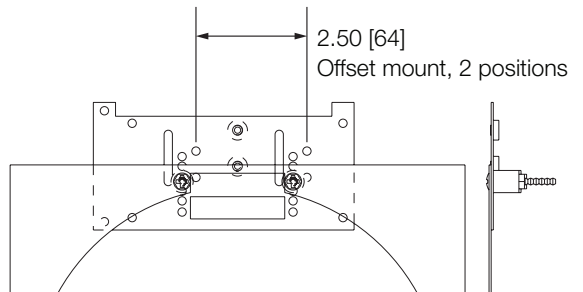

CLOCK STUD BRACKET *(by others)*

CLOCK PLATE-STYLE BRACKET *(by others)*

CLOCK SPADE-STYLE BRACKET *(by others)*

NOTE: All positions can be used with or without supplied spacer

UNIVERSAL CLOCK BRACKET

For use with Lowell Clock Speaker Grilles (BP, AP, MC, SCB Series)

CLOCK BAFFLE'S SPEAKER GRILLE CUTOUT (Lowell BP, AP, MC, and SCB Series)

Typical Horizontal & Vertical Mount