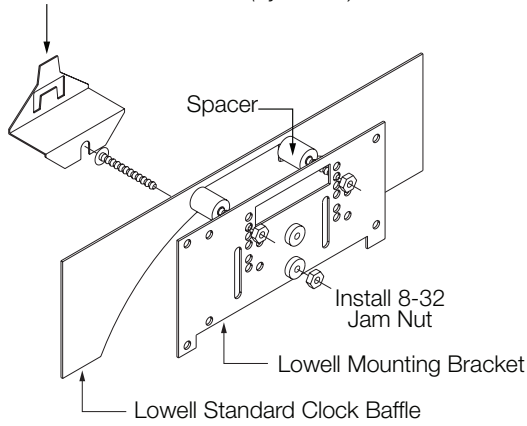

CLOCK STUD BRACKET *(by others)*

CLOCK PLATE-STYLE BRACKET *(by others)*

CLOCK SPADE-STYLE BRACKET *(by others)*

NOTE: All positions can be used with or without supplied spacer

UNIVERSAL CLOCK BRACKET

For use with Lowell Clock Speaker Grilles (BP, AP, MC, SCB Series)

CLOCK BAFFLE'S SPEAKER GRILLE CUTOUT (Lowell BP, AP, MC, and SCB Series)

Typical Horizontal & Vertical Mount