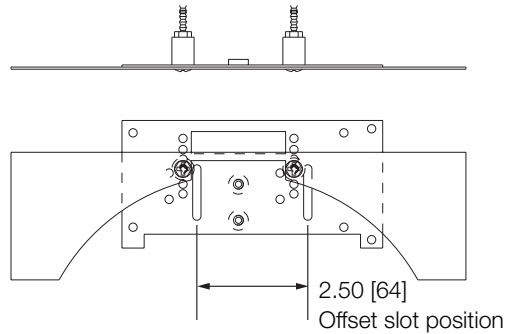

CLOCK STUD BRACKET *(by others)*

CLOCK PLATE-STYLE BRACKET *(by others)*

CLOCK SPADE-STYLE BRACKET *(by others)*

NOTE: All positions can be used with or without supplied spacer

UNIVERSAL CLOCK BRACKET

For use with Lowell Clock Speaker Grilles (BP, AP, MC, SCB Series)

CLOCK BAFFLE'S SPEAKER GRILLE CUTOUT (Lowell BP, AP, MC, and SCB Series)

Typical Horizontal & Vertical Mount