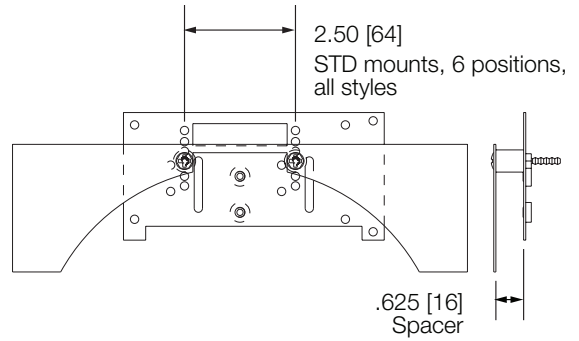

CLOCK STUD BRACKET *(by others)*

CLOCK PLATE-STYLE BRACKET *(by others)*

CLOCK SPADE-STYLE BRACKET *(by others)*

NOTE: All positions can be used with or without supplied spacer

UNIVERSAL CLOCK BRACKET

For use with Lowell Clock Speaker Grilles (BP, AP, MC, SCB Series)

CLOCK BAFFLE'S SPEAKER GRILLE CUTOUT (Lowell BP, AP, MC, and SCB Series)

Typical Horizontal & Vertical Mount