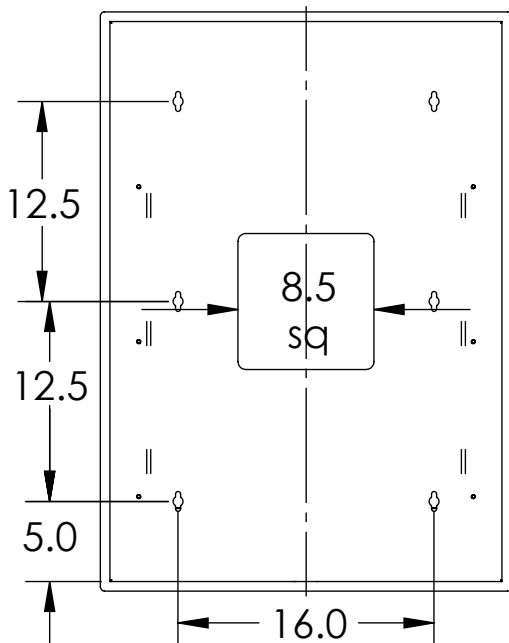

Lowell™

LOWELL TILTOUT RACK
LTR420S
LTR320S
LTR220S

REMOVE 6 SCREWS
AND DETACH
FRONT SECTION
FROM BACK BOX

ATTACH
LTR- TRIM
WITH 6
SHEET METAL
SCREWS

CLOSED
POSITION
WITH TRIM
INSTALLED

FILENAME: 26117

1