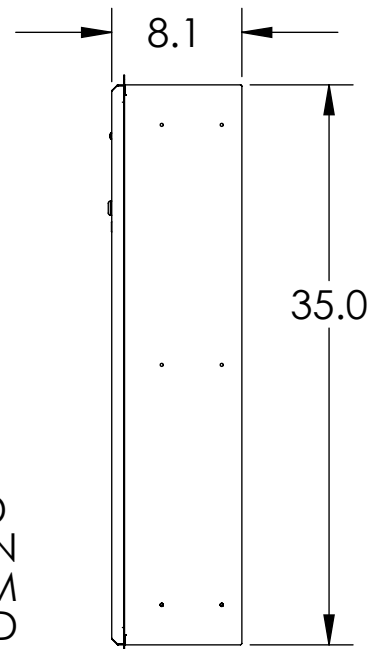

Lowell™

LOWELL TILTOUT RACK
LTR420S
LTR320S
LTR220S

REMOVE 6 SCREWS
AND DETACH
FRONT SECTION
FROM BACK BOX

ATTACH
LTR- TRIM
WITH 6
SHEET METAL
SCREWS

CLOSED
POSITION
WITH TRIM
INSTALLED

FILENAME: 26117

1