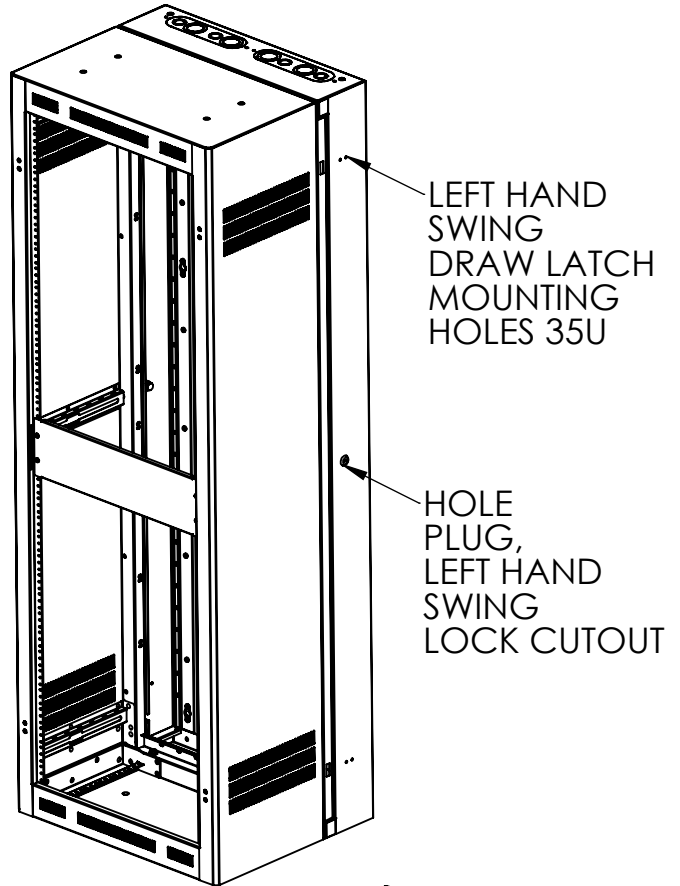

**LOWELL WALL RACK WITH DRAW LATCH 7U-35U**

**7U -24U  
2 LOCKS  
1 DRAW LATCH**

**35U HEIGHT  
1 LOCK  
2 DRAW LATCH  
RIGHT HAND SWING 35U ONLY**

PN: 26111 REV B