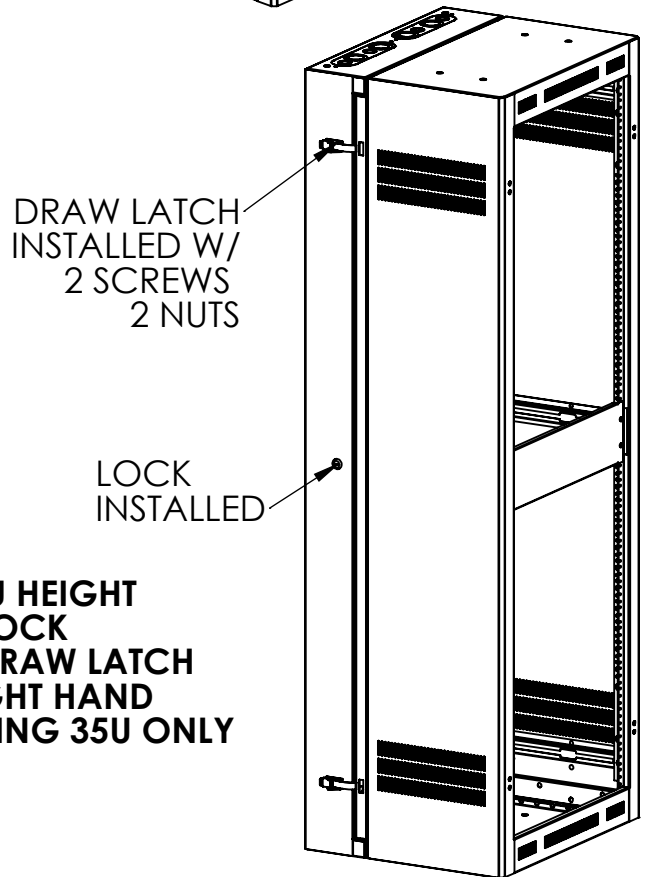

**LOWELL WALL RACK WITH DRAW LATCH 7U-35U**

**7U -24U  
2 LOCKS  
1 DRAW LATCH**

**35U HEIGHT  
1 LOCK  
2 DRAW LATCH  
RIGHT HAND SWING 35U ONLY**

PN: 26111 REV B