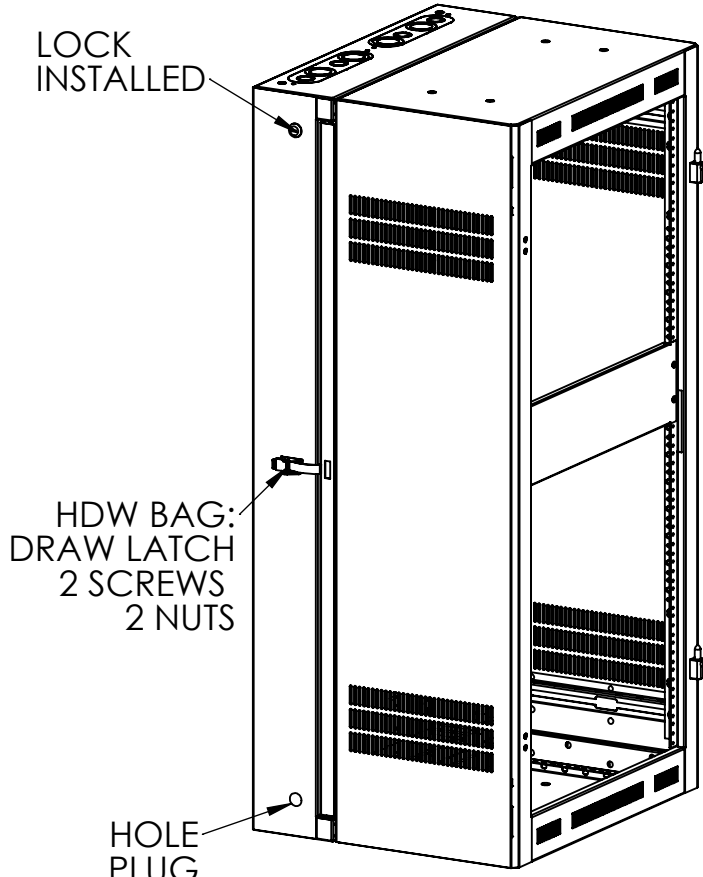

**LOWELL WALL RACK WITH DRAW LATCH 7U-35U**

**7U -24U  
2 LOCKS  
1 DRAW LATCH**

**35U HEIGHT  
1 LOCK  
2 DRAW LATCH  
RIGHT HAND SWING 35U ONLY**

PN: 26111 REV B