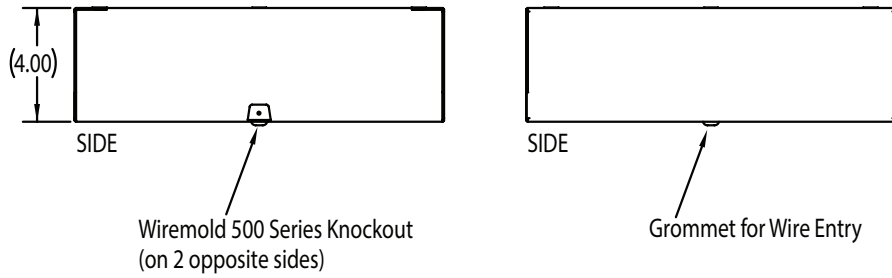

Rear view

INSTALLATION: Surface-mount
FOR SPEAKER SIZE: 8" EIA
FOR GRILLE TYPE: Screw-mount

FW-8 Grille: Standard flush-to-edge fit.

JG-8X Grille: Staggered or stepped fit.

Surface-mount steel enclosure for ceiling or wall is designed to mount a screw-mount grille and standard 8" speaker. The clean square format is ideal for use in schools, offices, restaurants, hotels and similar venues.

FEATURES:

- **Construction:** 20-gauge one-piece U.S. steel construction with welded seams. White powder epoxy finish.
- **Length x Width:** 13" x 13"
- **Depth:** 4"D
- **Volume:** .391 cu.ft.
- **Acoustic Treatment:** 1" thick acoustic batting (yellow fiberglass)
- **Knockouts & Installation:** This enclosure does not include mounting hardware.
 - Wiremold 500 Series knockouts on two sides
 - Rear hole with grommet (0.375") for wire access
 - Universal mounting pattern in rear for installation to 4"square, 4"octagon, 1-gang or 2-gang electrical box.
 - Front formed flanges feature (4) 8-32 Tinnerman clips to accept a screw-mount grille.
- **Country of Origin:** Made in U.S.A.
- **A&E Specifications:** The surface-mount enclosure for use with 8" speaker and screw-mount grille shall be Lowell model CB84A. It shall be 13" x 13" x 4" steel construction with white powder epoxy finish, four mounting holes, four 8-32 U-clips, a rear access hole with grommet, provisions to mount to an electrical box, two side knockouts for Wiremold 500 Series, and 1" thick fiberglass acoustic batting. The enclosure shall be made in the U.S.A. with certified U.S. steel.

COMPATIBLE COMPONENTS (order separately):

- **Speakers:** 8" EIA
Note that robust 8" coaxial speakers, such as Lowell model 8A50 or 8P100, require an enclosure with greater volume and depth (more than 4").
- **Grilles (screw-mount):** FW-8, JG-8X
Note: The FW-8 grille is recommended for a standard flush-to-edge fit. The JG-8X grille can be used but it's slightly smaller than the enclosure, giving a staggered or stepped appearance.