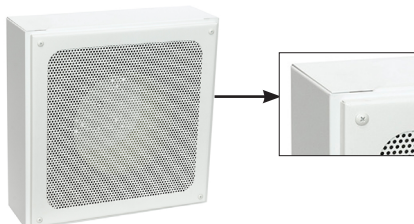

Rear view

INSTALLATION: Surface-mount
FOR SPEAKER SIZE: 8" EIA
FOR GRILLE TYPE: Screw-mount

FW-8 Grille: Standard flush-to-edge fit.

JG-8X Grille: Staggered or stepped fit.

Surface-mount steel enclosure for ceiling or wall is designed to mount a screw-mount grille and standard 8" speaker. The clean square format is ideal for use in schools, offices, restaurants, hotels and similar venues.

FEATURES:

- **Construction:** 20-gauge one-piece U.S. steel construction with welded seams. White powder epoxy finish.
- **Length x Width:** 13" x 13"
- **Depth:** 4"D
- **Volume:** .391 cu.ft.
- **Acoustic Treatment:** 1" thick acoustic batting (yellow fiberglass)
- **Knockouts & Installation:** This enclosure does not include mounting hardware.
 - Wiremold 500 Series knockouts on two sides
 - Rear hole with grommet (0.375") for wire access
 - Universal mounting pattern in rear for installation to 4"square, 4"octagon, 1-gang or 2-gang electrical box.
 - Front formed flanges feature (4) 8-32 Tinnerman clips to accept a screw-mount grille.
- **Country of Origin:** Made in U.S.A.
- **A&E Specifications:** The surface-mount enclosure for use with 8" speaker and screw-mount grille shall be Lowell model CB84A. It shall be 13" x 13" x 4" steel construction with white powder epoxy finish, four mounting holes, four 8-32 U-clips, a rear access hole with grommet, provisions to mount to an electrical box, two side knockouts for Wiremold 500 Series, and 1" thick fiberglass acoustic batting. The enclosure shall be made in the U.S.A. with certified U.S. steel.

COMPATIBLE COMPONENTS (order separately):

- **Speakers:** 8" EIA
Note that robust 8" coaxial speakers, such as Lowell model 8A50 or 8P100, require an enclosure with greater volume and depth (more than 4").
- **Grilles (screw-mount):** FW-8, JG-8X
Note: The FW-8 grille is recommended for a standard flush-to-edge fit. The JG-8X grille can be used but it's slightly smaller than the enclosure, giving a staggered or stepped appearance.