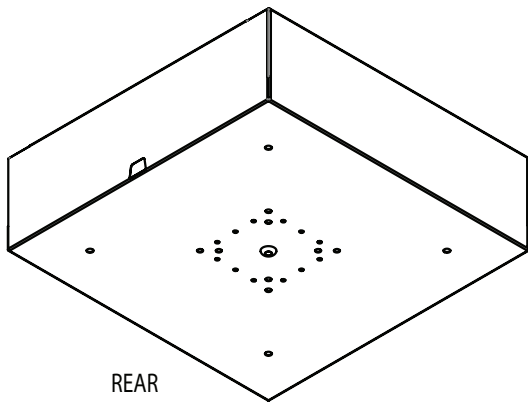

Rear view

INSTALLATION: Surface-mount
FOR SPEAKER SIZE: 8" EIA
FOR GRILLE TYPE: Screw-mount

FW-8 Grille: Standard flush-to-edge fit.

JG-8X Grille: Staggered or stepped fit.

Surface-mount steel enclosure for ceiling or wall is designed to mount a screw-mount grille and standard 8" speaker. The clean square format is ideal for use in schools, offices, restaurants, hotels and similar venues.

FEATURES:

- **Construction:** 20-gauge one-piece U.S. steel construction with welded seams. White powder epoxy finish.
- **Length x Width:** 13" x 13"
- **Depth:** 4"D
- **Volume:** .391 cu.ft.
- **Acoustic Treatment:** 1" thick acoustic batting (yellow fiberglass)
- **Knockouts & Installation:** This enclosure does not include mounting hardware.
 - Wiremold 500 Series knockouts on two sides
 - Rear hole with grommet (0.375") for wire access
 - Universal mounting pattern in rear for installation to 4"square, 4"octagon, 1-gang or 2-gang electrical box.
 - Front formed flanges feature (4) 8-32 Tinnerman clips to accept a screw-mount grille.
- **Country of Origin:** Made in U.S.A.
- **A&E Specifications:** The surface-mount enclosure for use with 8" speaker and screw-mount grille shall be Lowell model CB84A. It shall be 13" x 13" x 4" steel construction with white powder epoxy finish, four mounting holes, four 8-32 U-clips, a rear access hole with grommet, provisions to mount to an electrical box, two side knockouts for Wiremold 500 Series, and 1" thick fiberglass acoustic batting. The enclosure shall be made in the U.S.A. with certified U.S. steel.

COMPATIBLE COMPONENTS (order separately):

- **Speakers:** 8" EIA
Note that robust 8" coaxial speakers, such as Lowell model 8A50 or 8P100, require an enclosure with greater volume and depth (more than 4").
- **Grilles (screw-mount):** FW-8, JG-8X
Note: The FW-8 grille is recommended for a standard flush-to-edge fit. The JG-8X grille can be used but it's slightly smaller than the enclosure, giving a staggered or stepped appearance.