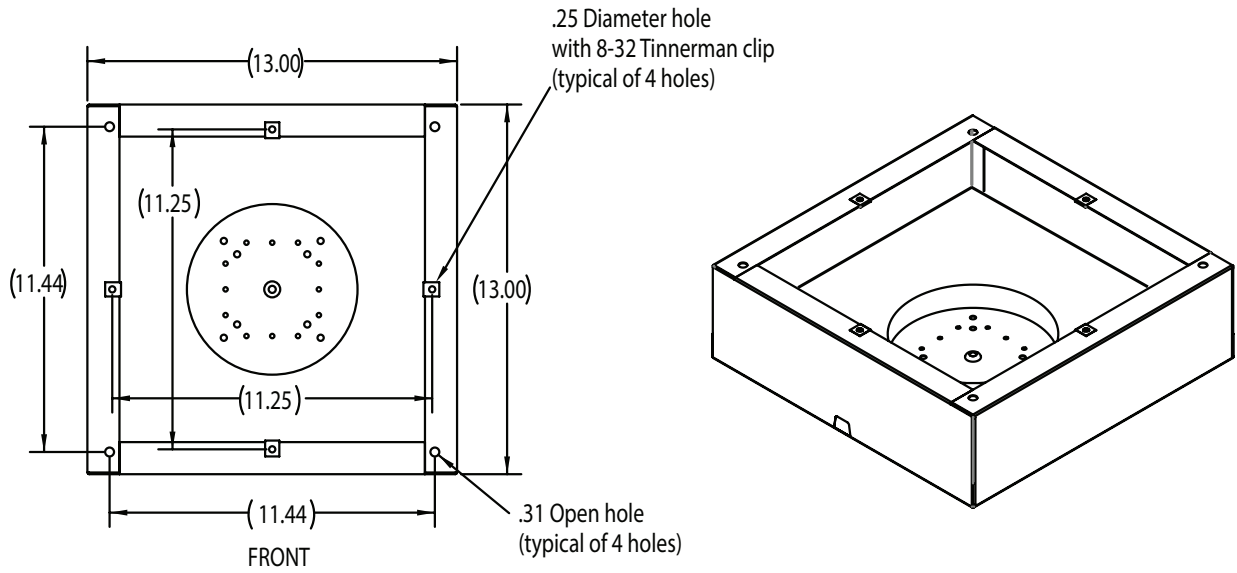

Rear view

INSTALLATION: Surface-mount
FOR SPEAKER SIZE: 8" EIA
FOR GRILLE TYPE: Screw-mount

FW-8 Grille: Standard flush-to-edge fit.

JG-8X Grille: Staggered or stepped fit.

Surface-mount steel enclosure for ceiling or wall is designed to mount a screw-mount grille and standard 8" speaker. The clean square format is ideal for use in schools, offices, restaurants, hotels and similar venues.

FEATURES:

- **Construction:** 20-gauge one-piece U.S. steel construction with welded seams. White powder epoxy finish.
- **Length x Width:** 13" x 13"
- **Depth:** 4"D
- **Volume:** .391 cu.ft.
- **Acoustic Treatment:** 1" thick acoustic batting (yellow fiberglass)
- **Knockouts & Installation:** This enclosure does not include mounting hardware.
 - Wiremold 500 Series knockouts on two sides
 - Rear hole with grommet (0.375") for wire access
 - Universal mounting pattern in rear for installation to 4"square, 4"octagon, 1-gang or 2-gang electrical box.
 - Front formed flanges feature (4) 8-32 Tinnerman clips to accept a screw-mount grille.
- **Country of Origin:** Made in U.S.A.
- **A&E Specifications:** The surface-mount enclosure for use with 8" speaker and screw-mount grille shall be Lowell model CB84A. It shall be 13" x 13" x 4" steel construction with white powder epoxy finish, four mounting holes, four 8-32 U-clips, a rear access hole with grommet, provisions to mount to an electrical box, two side knockouts for Wiremold 500 Series, and 1" thick fiberglass acoustic batting. The enclosure shall be made in the U.S.A. with certified U.S. steel.

COMPATIBLE COMPONENTS (order separately):

- **Speakers:** 8" EIA
Note that robust 8" coaxial speakers, such as Lowell model 8A50 or 8P100, require an enclosure with greater volume and depth (more than 4").
- **Grilles (screw-mount):** FW-8, JG-8X
Note: The FW-8 grille is recommended for a standard flush-to-edge fit. The JG-8X grille can be used but it's slightly smaller than the enclosure, giving a staggered or stepped appearance.