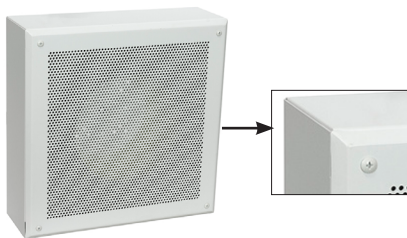

Rear view

INSTALLATION: Surface-mount
FOR SPEAKER SIZE: 8" EIA
FOR GRILLE TYPE: Screw-mount

FW-8 Grille: Standard flush-to-edge fit.

JG-8X Grille: Staggered or stepped fit.

Surface-mount steel enclosure for ceiling or wall is designed to mount a screw-mount grille and standard 8" speaker. The clean square format is ideal for use in schools, offices, restaurants, hotels and similar venues.

FEATURES:

- **Construction:** 20-gauge one-piece U.S. steel construction with welded seams. White powder epoxy finish.
- **Length x Width:** 13" x 13"
- **Depth:** 4"D
- **Volume:** .391 cu.ft.
- **Acoustic Treatment:** 1" thick acoustic batting (yellow fiberglass)
- **Knockouts & Installation:** This enclosure does not include mounting hardware.
 - Wiremold 500 Series knockouts on two sides
 - Rear hole with grommet (0.375") for wire access
 - Universal mounting pattern in rear for installation to 4"square, 4"octagon, 1-gang or 2-gang electrical box.
 - Front formed flanges feature (4) 8-32 Tinnerman clips to accept a screw-mount grille.
- **Country of Origin:** Made in U.S.A.
- **A&E Specifications:** The surface-mount enclosure for use with 8" speaker and screw-mount grille shall be Lowell model CB84A. It shall be 13" x 13" x 4" steel construction with white powder epoxy finish, four mounting holes, four 8-32 U-clips, a rear access hole with grommet, provisions to mount to an electrical box, two side knockouts for Wiremold 500 Series, and 1" thick fiberglass acoustic batting. The enclosure shall be made in the U.S.A. with certified U.S. steel.

COMPATIBLE COMPONENTS (order separately):

- **Speakers:** 8" EIA
Note that robust 8" coaxial speakers, such as Lowell model 8A50 or 8P100, require an enclosure with greater volume and depth (more than 4").
- **Grilles (screw-mount):** FW-8, JG-8X
Note: The FW-8 grille is recommended for a standard flush-to-edge fit. The JG-8X grille can be used but it's slightly smaller than the enclosure, giving a staggered or stepped appearance.