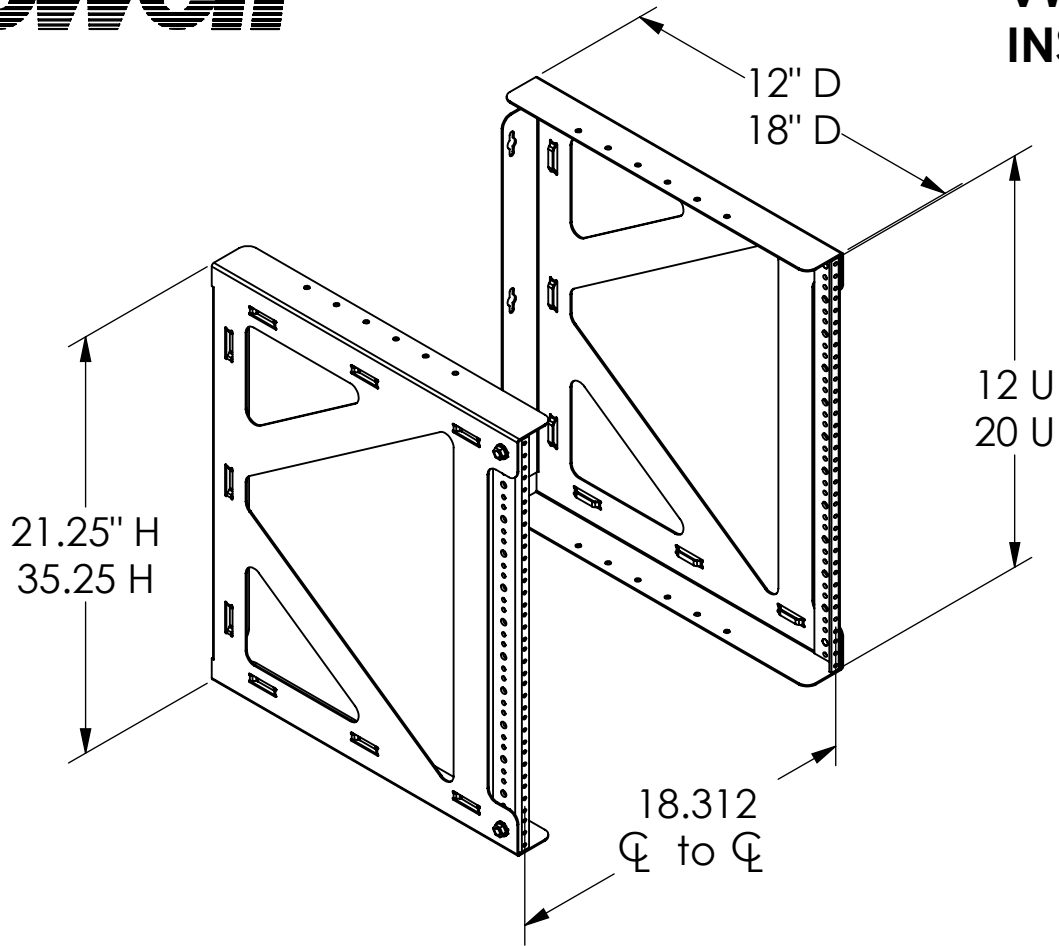

VWR SERIES INSTALLATION

PN: 21675 REV A