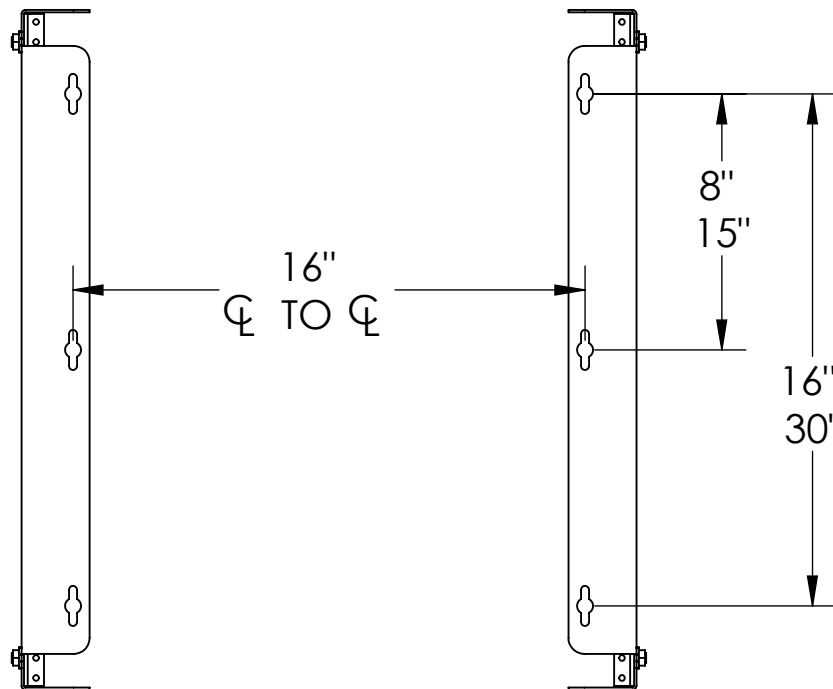

VWR SERIES INSTALLATION

PN: 21675 REV A