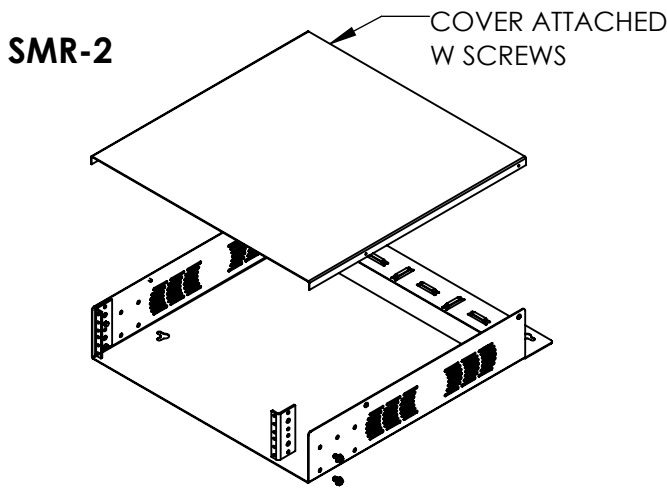

SIDE MOUNT RACK WITH COVER

NOTES:
1. LOAD CAPACITY 50 LBS.

PN: 21383
REVISION B