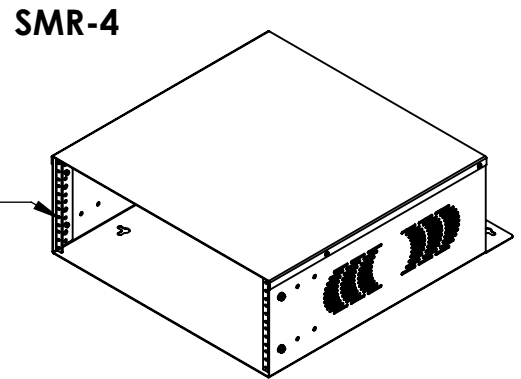

SIDE MOUNT RACK WITH COVER

NOTES:
1. LOAD CAPACITY 50 LBS.

PN: 21383
REVISION B