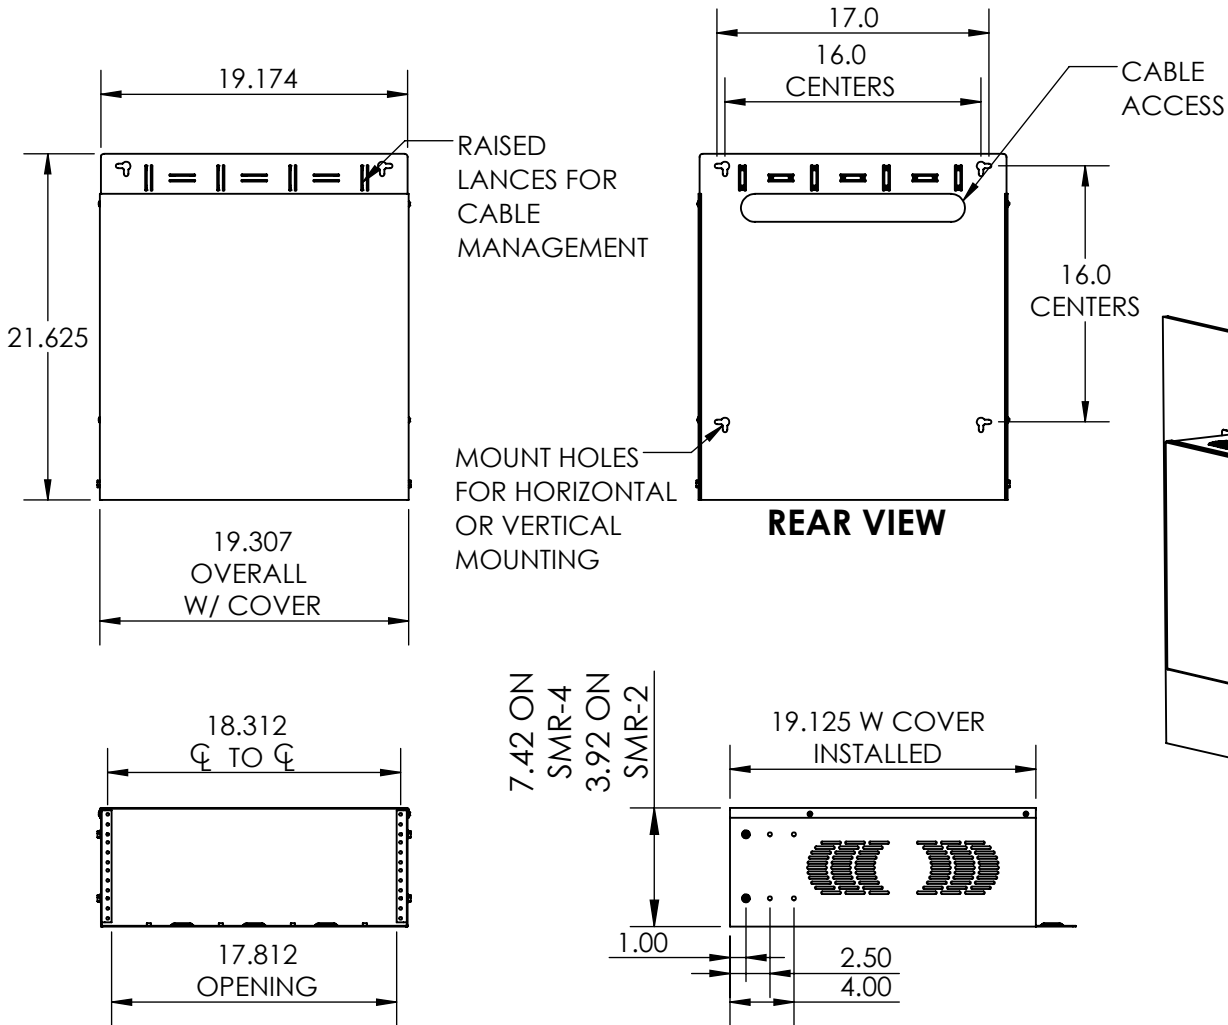

SIDE MOUNT RACK WITH COVER

NOTES:
1. LOAD CAPACITY 50 LBS.

PN: 21383
REVISION B