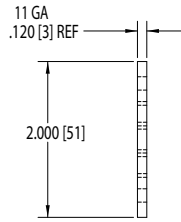

Hole pattern

Model #CMV2-35 shown

features

- **Description:** CMV cable managers provide a vertical solution for organizing wire and cable in rackmount applications serving telecommunications, audio-visual and broadcast venues. These steel panels provide plenty of slots for lacing cables.
- **Construction:**
 - 100% certified U.S. steel, 11-gauge
 - 2 in. wide x 31.50 in. high
 - Black powder epoxy finish
- **Origin:** Made in the U.S.A.
- **Unit of Sale:** Packs of six

a&e specifications

The vertical-mount cable manager shall be Lowell Model CMV2-18, which shall measure 2 in. wide x 31.50 in. high. It shall be formed from 11-gauge certified US steel and include slots for lacing wires and cables. It shall have a smooth black powder epoxy finish.

Series summary

Model No.	Description	Overall Width	Steel Gauge	Overall Height	Unit of Sale
▶ CMV2-18	Vertical-mount cable manager	2 in / 51 mm	11	31.50 in / 800 mm / 18U	6-pk
CMV2-35	Vertical-mount cable manager	2 in / 51 mm	11	61.25 in / 1556 mm / 35U	6-pk
CMV2-44	Vertical-mount cable manager	2 in / 51 mm	11	77.00 in / 1956 mm / 44U	6-pk
CMV3-12	Vertical-mount cable manager	3.25 in / 83 mm	16	21.00 in / 533 mm / 12U	6-pk
CMV3-24	Vertical-mount cable manager	3.25 in / 83 mm	16	42.00 in / 1067 mm / 24U	6-pk
CMV3-35	Vertical-mount cable manager	3.25 in / 83 mm	16	61.25 in / 1556 mm / 35U	6-pk
CMV3-40	Vertical-mount cable manager	3.25 in / 83 mm	16	70.00 in / 1778 mm / 40U	6-pk
CMV3-44	Vertical-mount cable manager	3.25 in / 83 mm	16	77.00 in / 1956 mm / 44U	6-pk
CMV5-24	Vertical-mount cable manager	4.75 in / 121 mm	16	42.00 in / 1067 mm / 24U	6-pk
CMV5-35	Vertical-mount cable manager	4.75 in / 121 mm	16	61.25 in / 1556 mm / 35U	6-pk
CMV5-40	Vertical-mount cable manager	4.75 in / 121 mm	16	70.00 in / 1778 mm / 40U	6-pk
CMV5-44	Vertical-mount cable manager	4.75 in / 121 mm	16	77.00 in / 1956 mm / 44U	6-pk

1 rack unit (RU or U) = 1.75 inches or 44.45 mm. Some measurements have been rounded.

DISCONTINUED MODEL