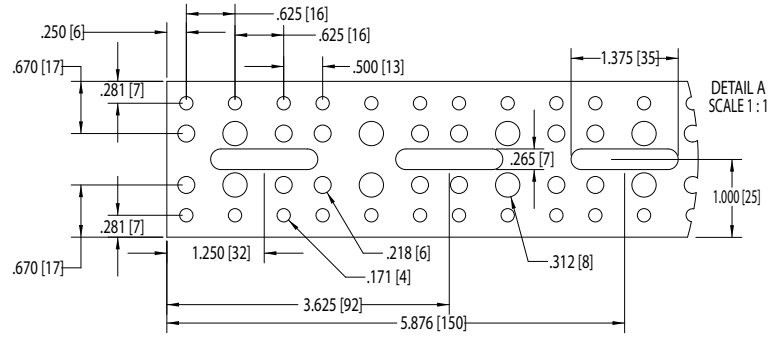

Hole pattern

Model #CMV2-35 shown

features

- **Description:** CMV cable managers provide a vertical solution for organizing wire and cable in rackmount applications serving telecommunications, audio-visual and broadcast venues. These steel panels provide plenty of slots for lacing cables.
- **Construction:**
 - 100% certified U.S. steel, 11-gauge
 - 2 in. wide x 31.50 in. high
 - Black powder epoxy finish
- **Origin:** Made in the U.S.A.
- **Unit of Sale:** Packs of six

a&e specifications

The vertical-mount cable manager shall be Lowell Model CMV2-18, which shall measure 2 in. wide x 31.50 in. high. It shall be formed from 11-gauge certified US steel and include slots for lacing wires and cables. It shall have a smooth black powder epoxy finish.

Series summary

Model No.	Description	Overall Width	Steel Gauge	Overall Height	Unit of Sale
▶ CMV2-18	Vertical-mount cable manager	2 in / 51 mm	11	31.50 in / 800 mm / 18U	6-pk
CMV2-35	Vertical-mount cable manager	2 in / 51 mm	11	61.25 in / 1556 mm / 35U	6-pk
CMV2-44	Vertical-mount cable manager	2 in / 51 mm	11	77.00 in / 1956 mm / 44U	6-pk
CMV3-12	Vertical-mount cable manager	3.25 in / 83 mm	16	21.00 in / 533 mm / 12U	6-pk
CMV3-24	Vertical-mount cable manager	3.25 in / 83 mm	16	42.00 in / 1067 mm / 24U	6-pk
CMV3-35	Vertical-mount cable manager	3.25 in / 83 mm	16	61.25 in / 1556 mm / 35U	6-pk
CMV3-40	Vertical-mount cable manager	3.25 in / 83 mm	16	70.00 in / 1778 mm / 40U	6-pk
CMV3-44	Vertical-mount cable manager	3.25 in / 83 mm	16	77.00 in / 1956 mm / 44U	6-pk
CMV5-24	Vertical-mount cable manager	4.75 in / 121 mm	16	42.00 in / 1067 mm / 24U	6-pk
CMV5-35	Vertical-mount cable manager	4.75 in / 121 mm	16	61.25 in / 1556 mm / 35U	6-pk
CMV5-40	Vertical-mount cable manager	4.75 in / 121 mm	16	70.00 in / 1778 mm / 40U	6-pk
CMV5-44	Vertical-mount cable manager	4.75 in / 121 mm	16	77.00 in / 1956 mm / 44U	6-pk

1 rack unit (RU or U) = 1.75 inches or 44.45 mm. Some measurements have been rounded.

DISCONTINUED MODEL