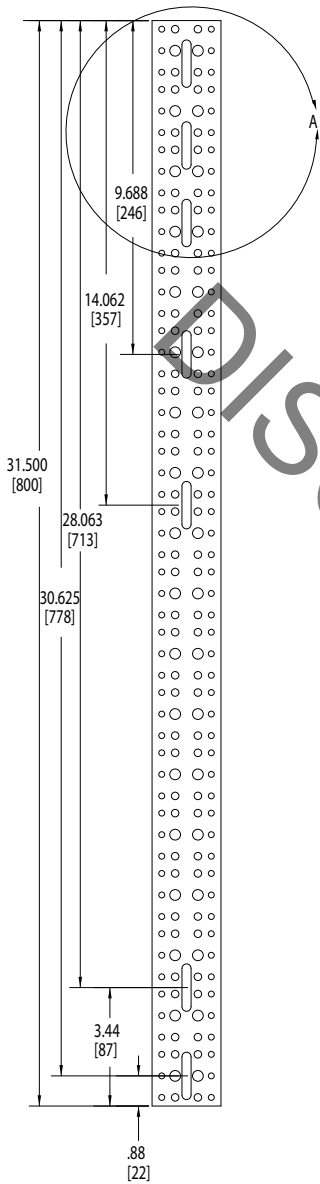

Hole pattern

Model #CMV2-35 shown

features

- **Description:** CMV cable managers provide a vertical solution for organizing wire and cable in rackmount applications serving telecommunications, audio-visual and broadcast venues. These steel panels provide plenty of slots for lacing cables.
- **Construction:**
 - 100% certified U.S. steel, 11-gauge
 - 2 in. wide x 31.50 in. high
 - Black powder epoxy finish
- **Origin:** Made in the U.S.A.
- **Unit of Sale:** Packs of six

a&e specifications

The vertical-mount cable manager shall be Lowell Model CMV2-18, which shall measure 2 in. wide x 31.50 in. high. It shall be formed from 11-gauge certified US steel and include slots for lacing wires and cables. It shall have a smooth black powder epoxy finish.

Series summary

Model No.	Description	Overall Width	Steel Gauge	Overall Height	Unit of Sale
▶ CMV2-18	Vertical-mount cable manager	2 in / 51 mm	11	31.50 in / 800 mm / 18U	6-pk
CMV2-35	Vertical-mount cable manager	2 in / 51 mm	11	61.25 in / 1556 mm / 35U	6-pk
CMV2-44	Vertical-mount cable manager	2 in / 51 mm	11	77.00 in / 1956 mm / 44U	6-pk
CMV3-12	Vertical-mount cable manager	3.25 in / 83 mm	16	21.00 in / 533 mm / 12U	6-pk
CMV3-24	Vertical-mount cable manager	3.25 in / 83 mm	16	42.00 in / 1067 mm / 24U	6-pk
CMV3-35	Vertical-mount cable manager	3.25 in / 83 mm	16	61.25 in / 1556 mm / 35U	6-pk
CMV3-40	Vertical-mount cable manager	3.25 in / 83 mm	16	70.00 in / 1778 mm / 40U	6-pk
CMV3-44	Vertical-mount cable manager	3.25 in / 83 mm	16	77.00 in / 1956 mm / 44U	6-pk
CMV5-24	Vertical-mount cable manager	4.75 in / 121 mm	16	42.00 in / 1067 mm / 24U	6-pk
CMV5-35	Vertical-mount cable manager	4.75 in / 121 mm	16	61.25 in / 1556 mm / 35U	6-pk
CMV5-40	Vertical-mount cable manager	4.75 in / 121 mm	16	70.00 in / 1778 mm / 40U	6-pk
CMV5-44	Vertical-mount cable manager	4.75 in / 121 mm	16	77.00 in / 1956 mm / 44U	6-pk

1 rack unit (RU or U) = 1.75 inches or 44.45 mm. Some measurements have been rounded.

DISCONTINUED MODEL