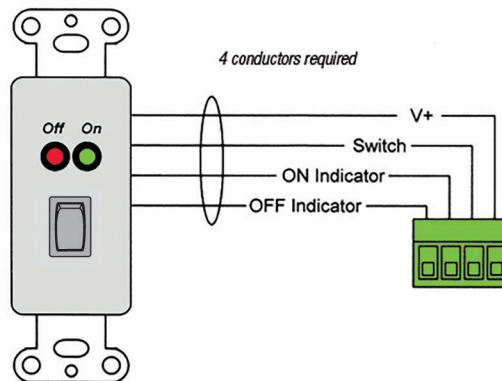

Single pole single throw, low voltage switch with MOMENTARY closure, for applications that use multiple switches. The switch is connected to a remote power control or sequencer (ordered separately) to activate equipment.

FEATURES

- **Closure:** Momentary closure
- **Activation:** Rocker switch
- **Two Status Indicators:** GREEN=ON; RED=OFF.

When used with a rackmount sequencer—the green LED will flash when the unit is powering up and light steadily when on; the red LED will flash when the unit is powering down and light steadily when the unit is off but receiving power (indicating it's ready to operate).

- **Connections:** Rear connections are termination strips with wire capacity to 18 gauge.
- **Rackmount Panel:** The switch with black sub-plate is mounted in a 1U x 19"W rackmount panel, steel with black powder epoxy finish.
- **A&E Specifications:** The low voltage switch for remote activation of equipment shall be Lowell Model RPSB2-MR, which shall operate in conjunction with a remote power control or sequencer (ordered separately). The switch shall feature momentary closure, rear connection termination strips with wire capacity to 18-gauge, two LED status indicators, and a rocker activation switch. It shall be mounted in a 1U x 19"W steel rackmount panel with black powder epoxy finish.

TYPICAL WIRING

Maximum wire distances:
24-gauge: 20,000 ft. (approx. 3.5 miles)
22-gauge: 31,200 ft. (approx. 5.5 miles)
18-gauge: 76,800 ft. (approx. 13.5 miles)