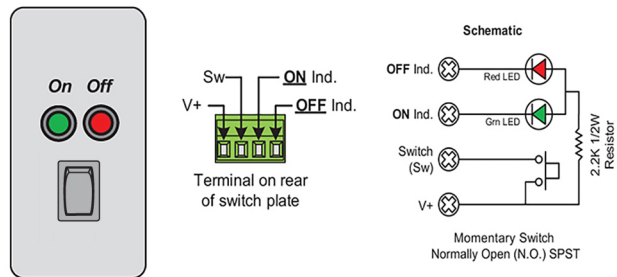

Single pole single throw, low voltage switch with MOMENTARY closure, for applications that use multiple switches. The switch is connected to a remote power control or sequencer (ordered separately) to activate equipment.

FEATURES

- **Closure:** Momentary closure
- **Activation:** Rocker switch
- **Two Status Indicators:** GREEN=ON; RED=OFF.

When used with a rackmount sequencer—the green LED will flash when the unit is powering up and light steadily when on; the red LED will flash when the unit is powering down and light steadily when the unit is off but receiving power (indicating it's ready to operate).

- **Connections:** Rear connections are termination strips with wire capacity to 18 gauge.
- **Rackmount Panel:** The switch with black sub-plate is mounted in a 1U x 19"W rackmount panel, steel with black powder epoxy finish.
- **A&E Specifications:** The low voltage switch for remote activation of equipment shall be Lowell Model RPSB2-MR, which shall operate in conjunction with a remote power control or sequencer (ordered separately). The switch shall feature momentary closure, rear connection termination strips with wire capacity to 18-gauge, two LED status indicators, and a rocker activation switch. It shall be mounted in a 1U x 19"W steel rackmount panel with black powder epoxy finish.

TYPICAL WIRING

Maximum wire distances:
24-gauge: 20,000 ft. (approx. 3.5 miles)
22-gauge: 31,200 ft. (approx. 5.5 miles)
18-gauge: 76,800 ft. (approx. 13.5 miles)