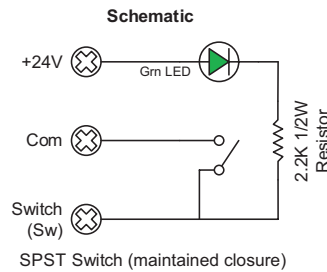

MADE IN U.S.A.
WITH GLOBAL
COMPONENTS

This switch is compatible with the following Lowell models (order separately):

RPC-15-SCD-RJ	Remote power control
RPC-20-SCD-RJ	Remote power control

Single pole single throw, low voltage switch with maintained closure, for applications that only use one switch. The switch is connected to a remote power control (ordered separately) to activate equipment.

FEATURES

- **Closure:** Maintained closure
- **Activation:** Rocker switch
- **Status Indicators:** 1 LED (green) lights when unit is on
- **Connections:** Rear connections are termination strips with wire capacity to 18-gauge. Also includes one RJ45 connector. *Note: The RJ45 connection is only compatible with Lowell remote power controls (RPC) with a single RJ45 connector and classic connections, not pass-through connections.*
- **Rackmount Panel:** The switch with black sub-plate is mounted to a 1U x 19" rackmount panel.
- **A&E Specifications:** The low voltage switch for remote activation of equipment shall be Lowell Model RPSB-R-RJ, which shall operate in conjunction with a remote power control (ordered separately). The switch shall feature maintained closure, rear connection termination strips with wire capacity to 18-gauge, an RJ45 connector, an LED status indicator, and rocker activation switch. It shall be mounted in a 1U x 19" rackmount panel.

TYPICAL WIRING

Maximum wire distances:
24-gauge: 20,000 ft. (approx. 3.5 miles)
22-gauge: 31,200 ft. (approx. 5.5 miles)
18-gauge: 76,800 ft. (approx. 13.5 miles)