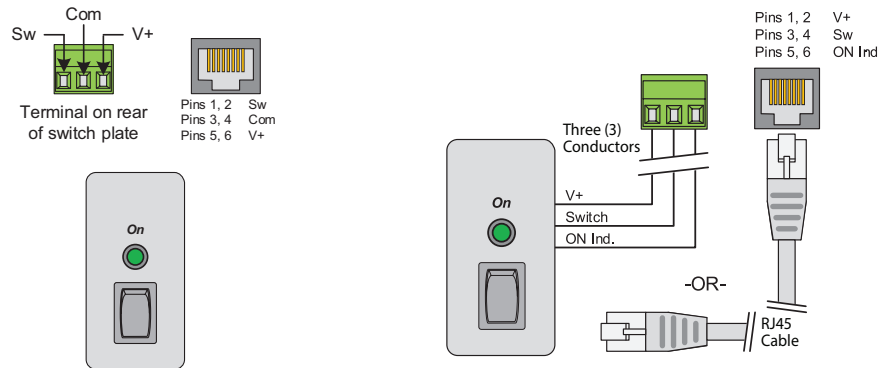

MADE IN U.S.A.
WITH GLOBAL
COMPONENTS

This switch is compatible with the following Lowell models (order separately):

RPC-15-SCD-RJ	Remote power control
RPC-20-SCD-RJ	Remote power control

Single pole single throw, low voltage switch with maintained closure, for applications that only use one switch. The switch is connected to a remote power control (ordered separately) to activate equipment.

FEATURES

- **Closure:** Maintained closure
- **Activation:** Rocker switch
- **Status Indicators:** 1 LED (green) lights when unit is on
- **Connections:** Rear connections are termination strips with wire capacity to 18-gauge. Also includes one RJ45 connector. *Note: The RJ45 connection is only compatible with Lowell remote power controls (RPC) with a single RJ45 connector and classic connections, not pass-through connections.*
- **Rackmount Panel:** The switch with black sub-plate is mounted to a 1U x 19" rackmount panel.
- **A&E Specifications:** The low voltage switch for remote activation of equipment shall be Lowell Model RPSB-R-RJ, which shall operate in conjunction with a remote power control (ordered separately). The switch shall feature maintained closure, rear connection termination strips with wire capacity to 18-gauge, an RJ45 connector, an LED status indicator, and rocker activation switch. It shall be mounted in a 1U x 19" rackmount panel.

TYPICAL WIRING

Maximum wire distances:
24-gauge: 20,000 ft. (approx. 3.5 miles)
22-gauge: 31,200 ft. (approx. 5.5 miles)
18-gauge: 76,800 ft. (approx. 13.5 miles)