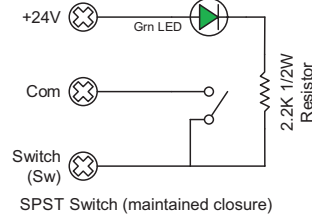

TYPICAL WIRING

Schematic

Maximum wire distances:
24-gauge: 20,000 ft. (approx. 3.5 miles)
22-gauge: 31,200 ft. (approx. 5.5 miles)
18-gauge: 76,800 ft. (approx. 13.5 miles)