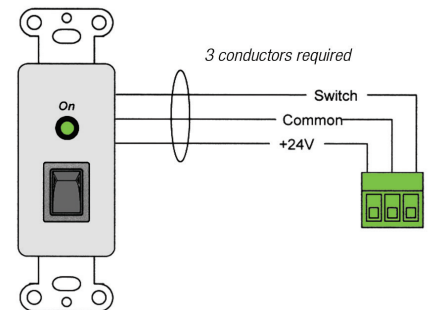

TYPICAL WIRING

Schematic

Maximum wire distances:
24-gauge: 20,000 ft. (approx. 3.5 miles)
22-gauge: 31,200 ft. (approx. 5.5 miles)
18-gauge: 76,800 ft. (approx. 13.5 miles)