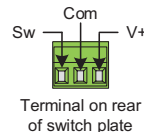

TYPICAL WIRING