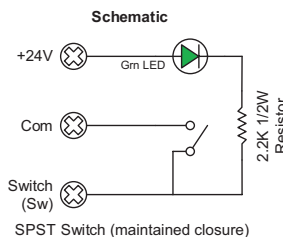

Rear view

Single pole single throw, low voltage switch with maintained closure, for applications that only use one switch. The switch is connected to a remote power control (ordered separately) to activate equipment.

FEATURES

- **Closure:** Maintained closure
- **Activation:** Rocker switch
- **Status Indicators:** 1 LED (green) lights when unit is on
- **Connections:** Rear connections are termination strips with wire capacity to 18-gauge. Also includes one RJ45 connector. *Note: The RJ45 connection is only compatible with Lowell remote power controls (RPC) with a single RJ45 connector and classic connections, not pass-through connections.*
- **Wall Plate:** Includes 1-gang decorator style wall plate (white plate/sub-plate).
 - The sub-plate can also be mounted in a 19" rackmount panel with suitable openings, in which case the outer plate would not be used. See Lowell panels D3P-ID-1, D3P-ID-2, D8P-ID-3, D9P-ID-3.
 - The sub-plate can also be used in multi-gang decorator style wall plates (by others), in which case the outer plate would not be used.
- **A&E Specifications:** The low voltage switch for remote activation of equipment shall be Lowell Model RPSW-P-RJ, which shall operate in conjunction with a remote power control (ordered separately). The switch shall feature maintained closure, rear connection termination strips with wire capacity to 18-gauge, an RJ45 connector, white one-gang decorator style wall plate with an LED status indicator, and rocker activation switch.

This switch is compatible with the following Lowell models (order separately):

RPC-15-SCD-RJ	Remote power control
RPC-20-SCD-RJ	Remote power control

TYPICAL WIRING

Maximum wire distances:
 24-gauge: 20,000 ft. (approx. 3.5 miles)
 22-gauge: 31,200 ft. (approx. 5.5 miles)
 18-gauge: 76,800 ft. (approx. 13.5 miles)