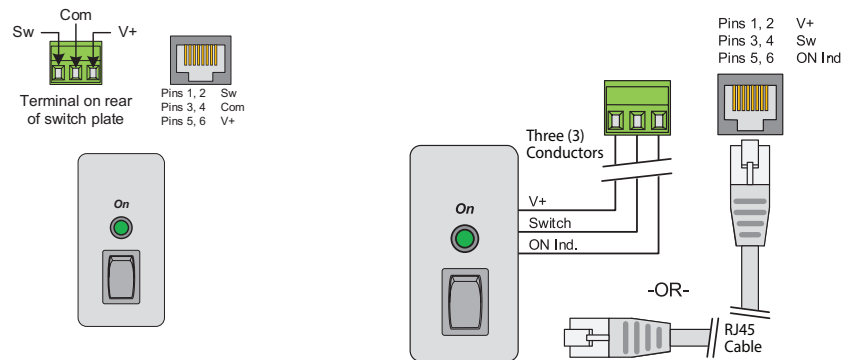

Rear view

Single pole single throw, low voltage switch with maintained closure, for applications that only use one switch. The switch is connected to a remote power control (ordered separately) to activate equipment.

FEATURES

- **Closure:** Maintained closure
- **Activation:** Rocker switch
- **Status Indicators:** 1 LED (green) lights when unit is on
- **Connections:** Rear connections are termination strips with wire capacity to 18-gauge. Also includes one RJ45 connector. *Note: The RJ45 connection is only compatible with Lowell remote power controls (RPC) with a single RJ45 connector and classic connections, not pass-through connections.*
- **Wall Plate:** Includes 1-gang decorator style wall plate (white plate/sub-plate).
 - The sub-plate can also be mounted in a 19" rackmount panel with suitable openings, in which case the outer plate would not be used. See Lowell panels D3P-ID-1, D3P-ID-2, D8P-ID-3, D9P-ID-3.
 - The sub-plate can also be used in multi-gang decorator style wall plates (by others), in which case the outer plate would not be used.
- **A&E Specifications:** The low voltage switch for remote activation of equipment shall be Lowell Model RPSW-P-RJ, which shall operate in conjunction with a remote power control (ordered separately). The switch shall feature maintained closure, rear connection termination strips with wire capacity to 18-gauge, an RJ45 connector, white one-gang decorator style wall plate with an LED status indicator, and rocker activation switch.

This switch is compatible with the following Lowell models (order separately):

RPC-15-SCD-RJ	Remote power control
RPC-20-SCD-RJ	Remote power control

TYPICAL WIRING

Maximum wire distances:
 24-gauge: 20,000 ft. (approx. 3.5 miles)
 22-gauge: 31,200 ft. (approx. 5.5 miles)
 18-gauge: 76,800 ft. (approx. 13.5 miles)