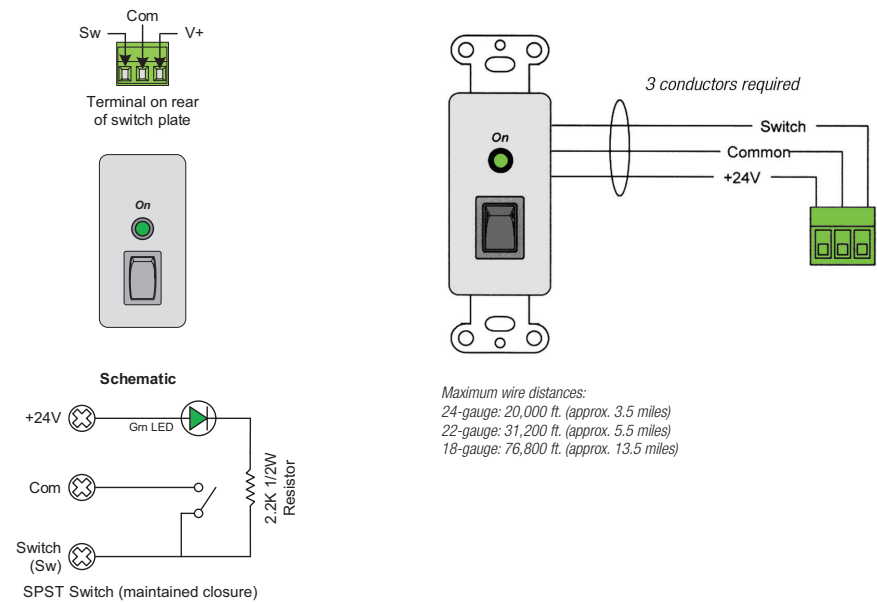

TYPICAL WIRING