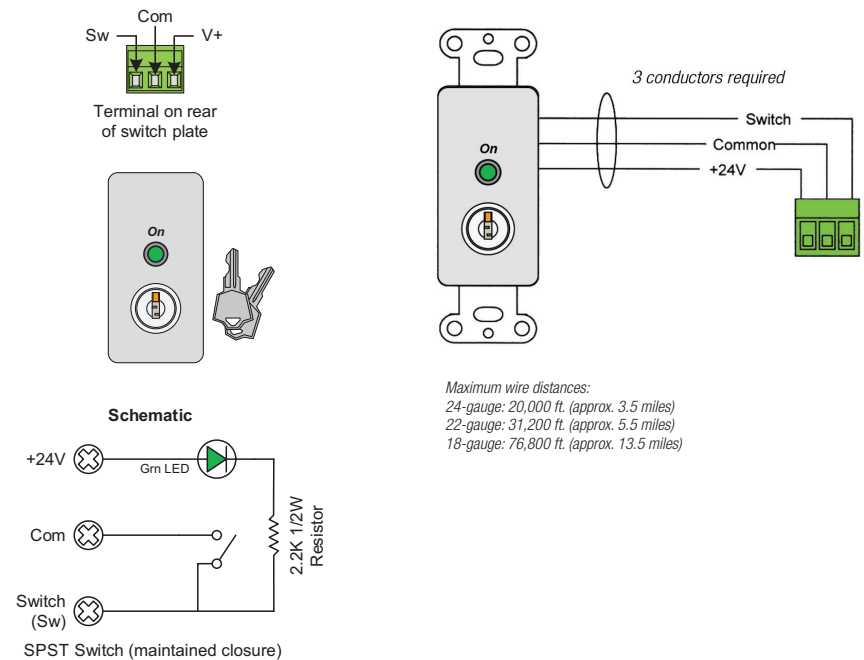

TYPICAL WIRING