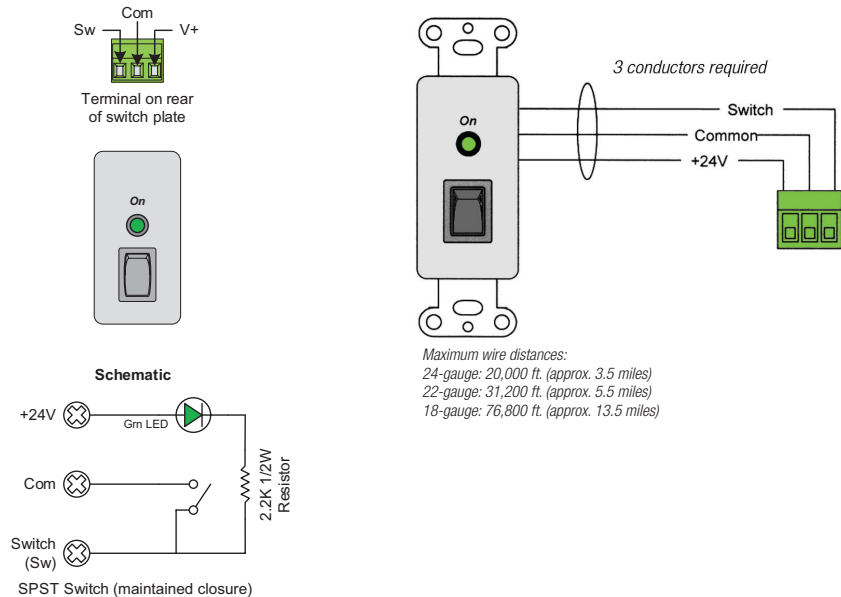

TYPICAL WIRING