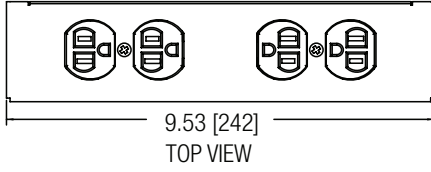

features

- **Description:** AC power bracket with two (2) 15A duplex receptacles is made to fit in the bottom of Lowell in-wall boxes (IWB-1414, IWBK-1414, IWB-2214). *Note that some box models require the removal of an elevated panel to allow room for the power bracket.*
- **Connection:** 1/2" knockout provided for field wiring
- **Power Rating:** 120VAC, 60Hz, 15A
- **Receptacles:** Two (2) NEMA DUPLEX receptacles (15A)
- **Chassis:** U.S. steel (9.53" x 2.2" x 2.2")
- **Origin:** Made in the U.S.A. with global components.
- **A&E Specifications:** The in-wall box shall include a bracket with AC power outlets, Lowell model IWB-PB2, which shall feature two (2) 15A NEMA DUPLEX outlets. Overall dimensions shall be 9.53" x 2.2" x 2.2". The bracket shall be made in the U.S.A. with global components.

IWB-PB Series summary

Model No.	Description	Power Rating	NEMA Duplex Outlets	Chassis Length
▶ IWB-PB2	Power bracket	120VAC 60Hz 15A	(2) 15A duplex outlets	9.53"
IWB-PB3	Power bracket	120VAC 60Hz 15A	(3) 15A duplex outlets	14.00"
IWB-PB220S	Power bracket	120VAC 60Hz 20A	(2) 20A duplex outlets w/surge suppression	9.53"
IWB-PB320S	Power bracket	120VAC 60Hz 20A	(3) 20A duplex outlets w/surge suppression	14.00"