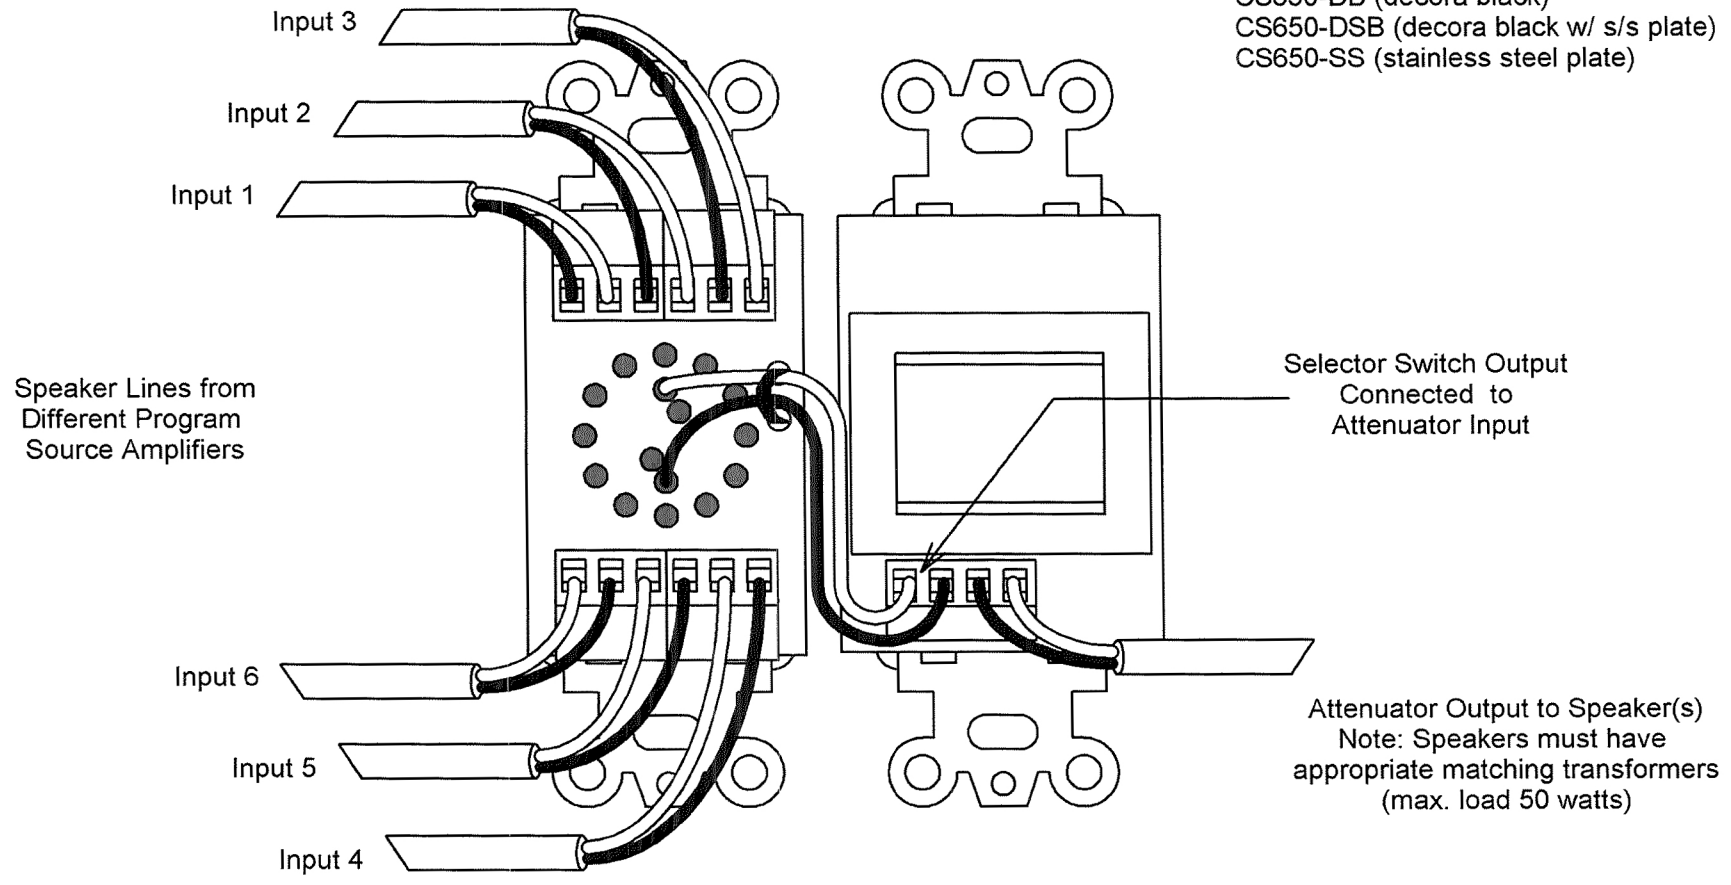

Typical Application, CS650

- Model Numbers:  
CS650-DW (decora white)  
CS650-DI (decora ivory)  
CS650-DB (decora black)  
CS650-DSB (decora black w/ s/s plate)  
CS650-SS (stainless steel plate)

P/N 15574 2/08 E1526