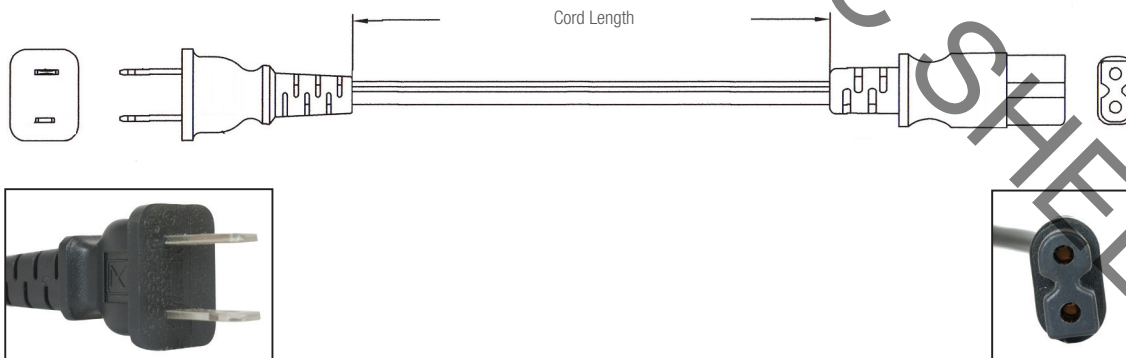

IEC power cords for satellite/cable use are available in 12-inch or 18-inch cord lengths.

DESCRIPTION:

Lowell satellite/cable power cords streamline installations by eliminating excess dangles and loops.

FEATURES:

- 18-gauge flat conductors terminated with an IEC 60320-C7 on one end and NEMA 1-15P straight plug on the other end
- 12-inch or 18-inch lengths
- Straight plug
- UL-listed in US and Canada
- Imported

A & E SPECIFICATIONS:

The power cord shall be Lowell satellite/cable IEC power cord model _____. It shall be an 18-gauge flat conductor that terminates with IEC 60320-C7 on one end, NEMA 1-15P straight plug on the other end. The power cord shall be UL-listed in the US and Canada.

TECHNICAL:

Series overview

Model	Description	Cord Length	Plug type	Quantity
IEC-12-SATX10	Lowell Satellite/Cable IEC power cord	12-inches	Straight	1 bag (10 cords)
IEC-18-SATX10	Lowell Satellite/Cable IEC power cord	18-inches	Straight	1 bag (10 cords)