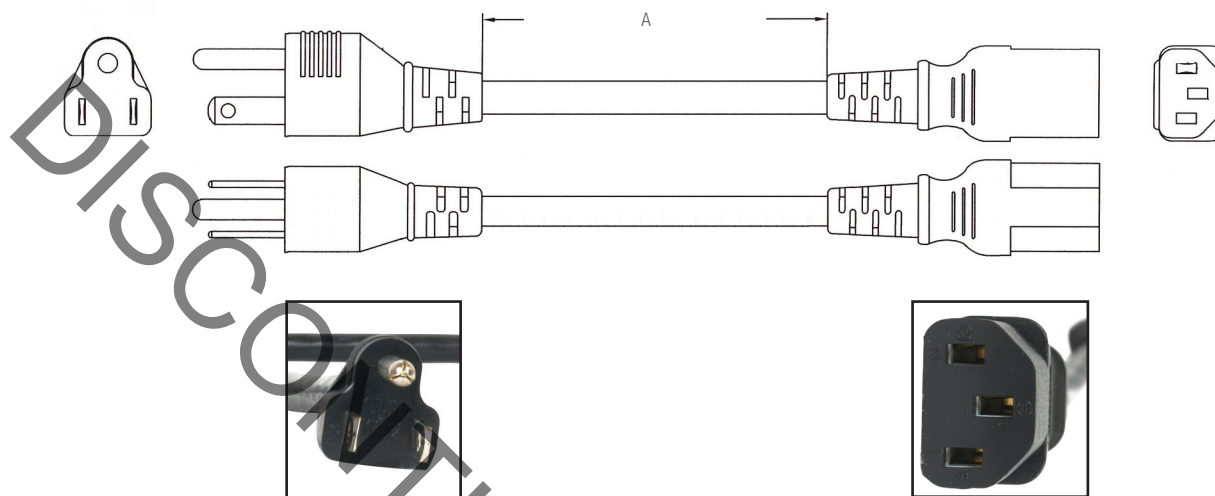

A & E SPECIFICATIONS:

The power cord shall be Lowell IEC power cord model _____. It shall be 14-gauge and terminate with IEC 60320-1/C13 on one end, NEMA 5-15P plug on the other end. The plug shall be _____ (straight, low-profile left-angled or low-profile right-angled). The cord shall be UL-listed in the US and Canada.

Low-profile, Left-angled plug.

Low-profile, Right-angled plug.

Series overview

| Model Number: Model | Description | "A" Cord Length | Plug type | Quantity |
|------------------------|-----------------------|-----------------|--------------------------|------------------|
| IEC-6X10 | Lowell IEC power cord | 6-inches | Straight | 1 bag (10 cords) |
| IEC-12X10 | Lowell IEC power cord | 12-inches | Straight | 1 bag (10 cords) |
| IEC-18X10 | Lowell IEC power cord | 18-inches | Straight | 1 bag (10 cords) |
| IEC-24X10 | Lowell IEC power cord | 24-inches | Straight | 1 bag (10 cords) |
| IEC-36X10 | Lowell IEC power cord | 36-inches | Straight | 1 bag (10 cords) |
| IEC-12-90LX10 | Lowell IEC power cord | 12-inches | Low-profile Left-angled | 1 bag (10 cords) |
| IEC-18-90LX10 | Lowell IEC power cord | 18-inches | Low-profile Left-angled | 1 bag (10 cords) |
| IEC-24-90LX10 | Lowell IEC power cord | 24-inches | Low-profile Left-angled | 1 bag (10 cords) |
| IEC-12-90RX10 | Lowell IEC power cord | 12-inches | Low-profile Right-angled | 1 bag (10 cords) |
| IEC-18-90RX10 | Lowell IEC power cord | 18-inches | Low-profile Right-angled | 1 bag (10 cords) |
| IEC-24-90RX10 | Lowell IEC power cord | 24-inches | Low-profile Right-angled | 1 bag (10 cords) |

TECHNICAL:

Cord with straight plug

Cord with low-profile left-angled / right-angled plug